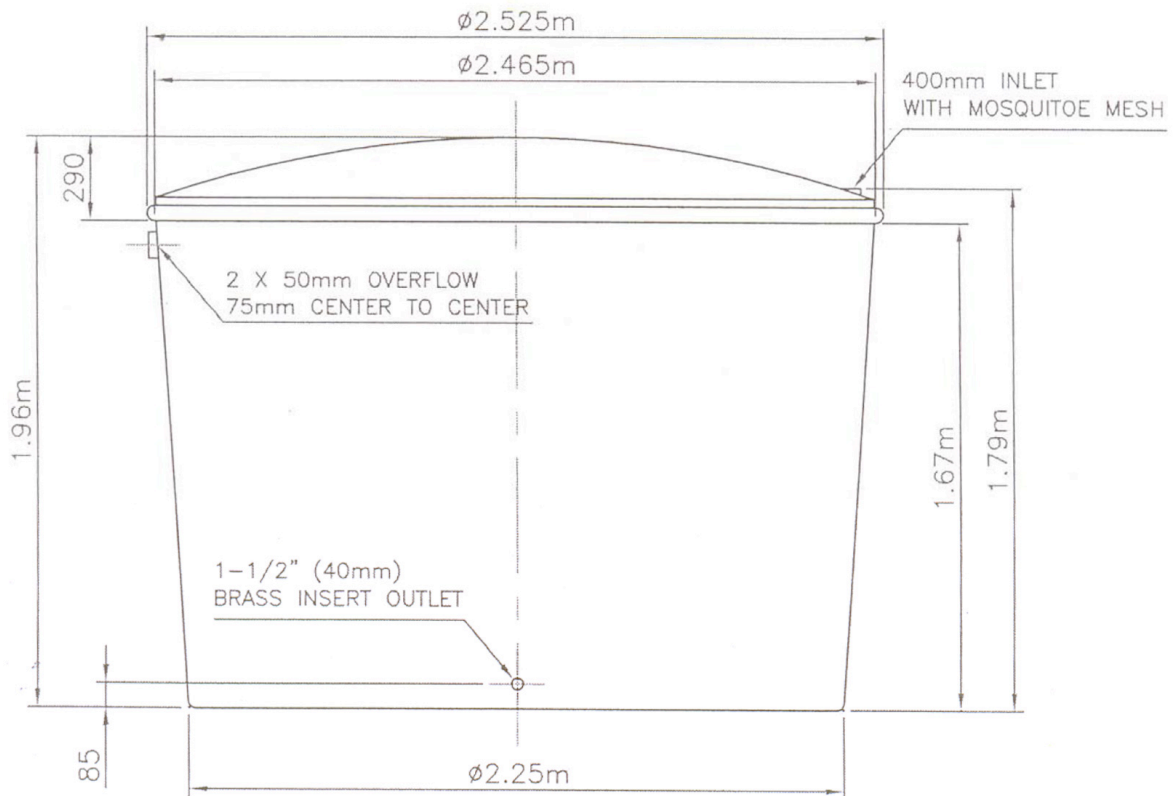

## 8000 LITRE SQUAT TANK

COLOUR: RIVER GUM GREEN  
WEIGHT: 150 KILOGRAMS  
PRODUCT CODE: 15.50.8100 - 2 PIECE  
15.50.8000 - 1 PIECE

**New**

ALL MEASUREMENTS ARE IN MILLIMETERS(mm) UNLESS OTHERWISE STATED.