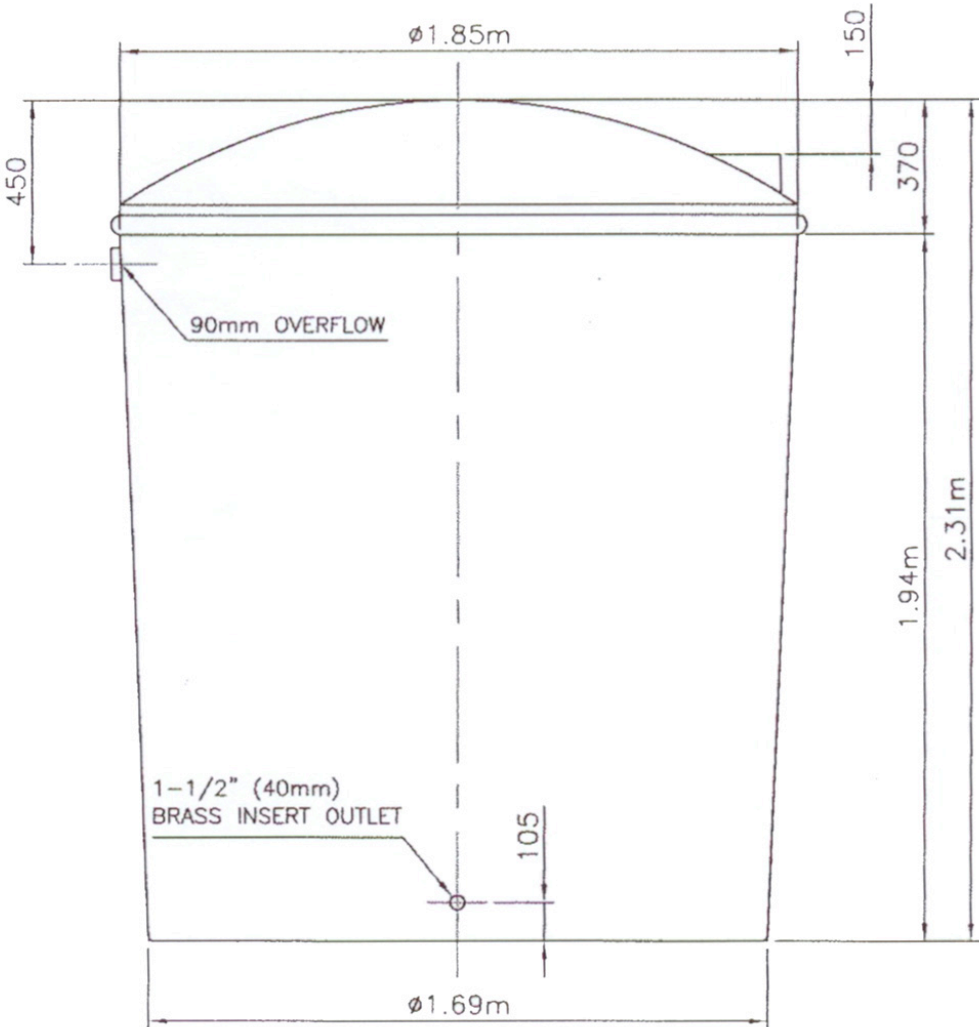

TUFFA TANKS

There's No Tank Tuffa Than a Tuffa Tank

5000 Litre Tank

COLOUR: RIVER GUM GREEN
WEIGHT: 100 KILOGRAMS
PRODUCT CODE: (15.50.1100)

NOTE: (TANK HEIGHT)

- A. 2 PIECE, LID CUT & CLIPPED > 2.310m
- B. 1 PIECE, COMPLETE (NOT CUT) > 2.360m

ALL MEASUREMENTS ARE IN MILLIMETERS(mm) UNLESS OTHERWISE STATED.

Member of ARM
ASSOCIATION OF ROTATIONAL MOULDERS